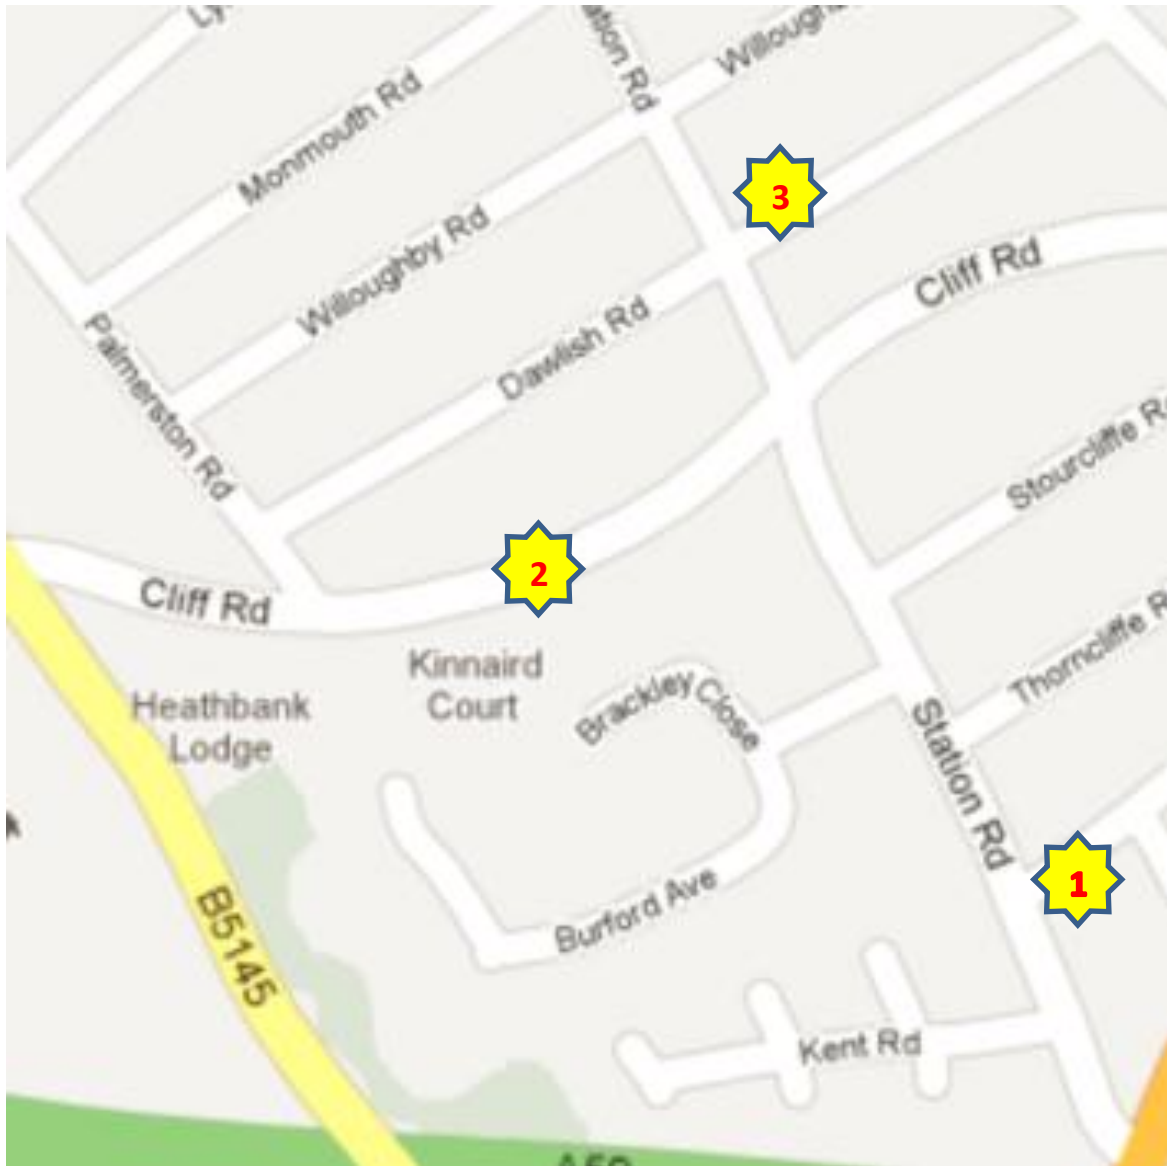

Delivery Area G

G1 = Station Road

G2 = Cliff Road (including Kinnaird Court)

G3 = Dawlish Road