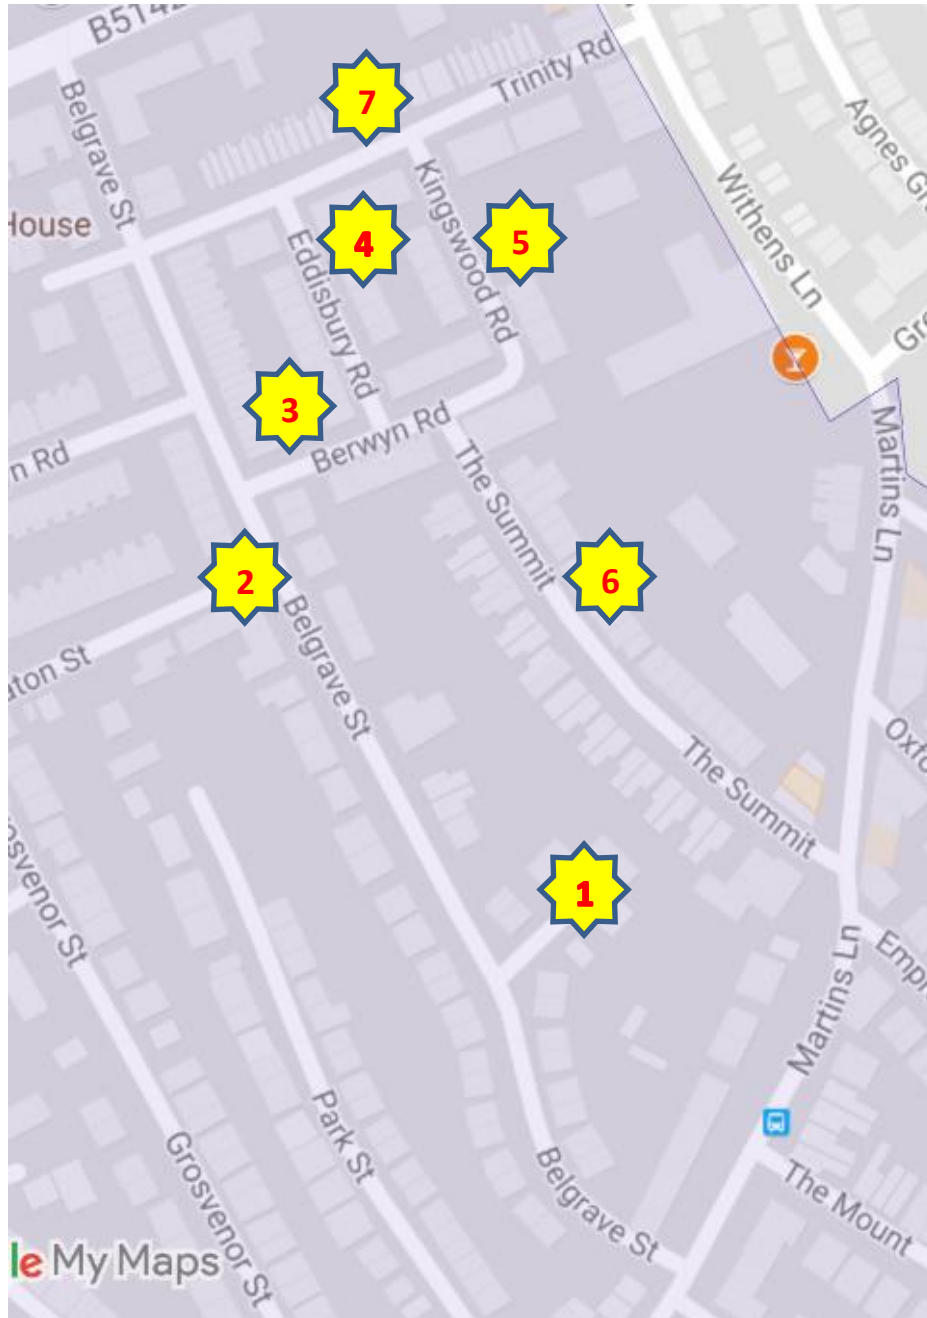

Delivery Area Y

- | | |
|-----|-----------------|
| Y1= | Belgrave Avenue |
| Y2= | Belgrave Street |
| Y3= | Berwyn Road |
| Y4= | Eddisbury Road |
| Y5= | Kingswood Road |
| Y6= | The Summit |
| Y7= | Trinity Road |